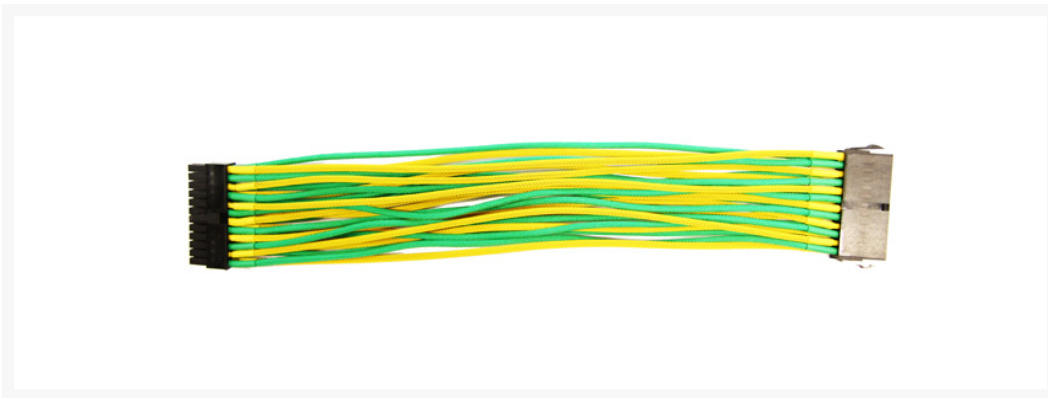

Performance-PCs NFL Single Braid Cable Series - Green Bay Packers

\$8.95

Product Images

Short Description

Need to show off your team pride? Need to clean up the inside of your system with style and functionality? Need your PSU cable to be a tad bit longer for that new "Monster case" you just built? Well look no further than the new PPCS NFL Single Braid Cable Series. These cables are the finest sleeved extension cables you can purchase without feeling frayed.

Description

Product Details:

Need to show off your team pride? Need to clean up the inside of your system with style and functionality? Need your PSU cable to be a tad bit longer for that new "Monster case" you just built? Well look no further than the new PPCS NFL Single Braid Cable Series. These cables are the finest sleeved extension cables you can purchase without feeling frayed.

Now all your extension and adapter cables are available factory sleeved in NFL colors single braid style! These cables are 8- 24 in length and have all color connectors!

This cable series offers factory sleeved wires where we make NFL team color mixes so that you have something **BETTER** than your peers! If you are football fan and a connoisseur of beautifully crafted cables and superior wire management then these are the cables for you! Choose from the the types of cable you need from the options below!

Additional Information

Brand	PPCS
SKU	CABLE-NFL-PACKERS
Weight	0.4000
Color	Green
Cable Type	Custom Made