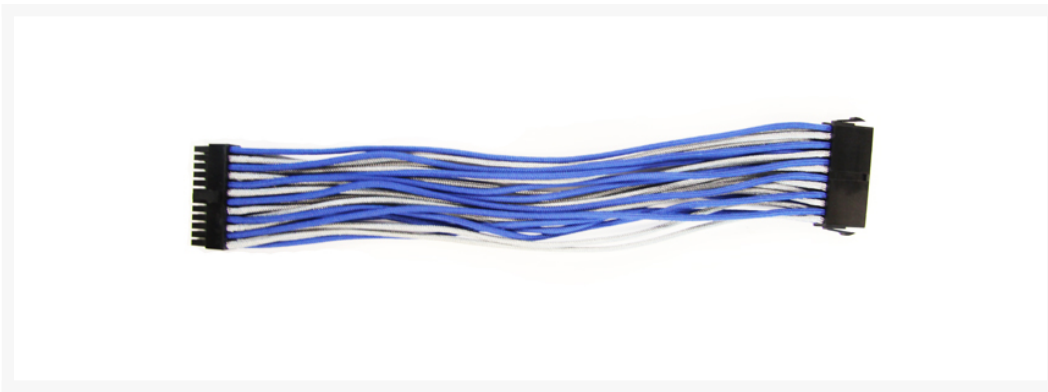

Performance-PCs NFL Single Braid Cable Series - Dallas Cowboys

\$8.95

Product Images

Short Description

Need to show off your team pride? Need to clean up the inside of your system with style and functionality? Need your PSU cable to be a tad bit longer for that new "Monster case" you just built? Well look no further than the new PPCS NFL Single Braid Cable Series. These cables are the finest sleeved extension cables you can purchase without feeling frayed.

Description

Product Details:

Need to show off your team pride? Need to clean up the inside of your system with style and functionality? Need your PSU cable to be a tad bit longer for that new "Monster case" you just built? Well look no further than the new PPCS NFL Single Braid Cable Series. These cables are the finest sleeved extension cables you can purchase without feeling frayed.

Now all your extension and adapter cables are available factory sleeved in NFL colors single braid style! These cables are 8- 24 in length and have all color connectors!

This cable series offers factory sleeved wires where we make NFL team color mixes so that you have something **BETTER** than your peers! If you are football fan and a connoisseur of beautifully crafted cables and superior wire management then these are the cables for you! Choose from the the types of cable you need from the options below!