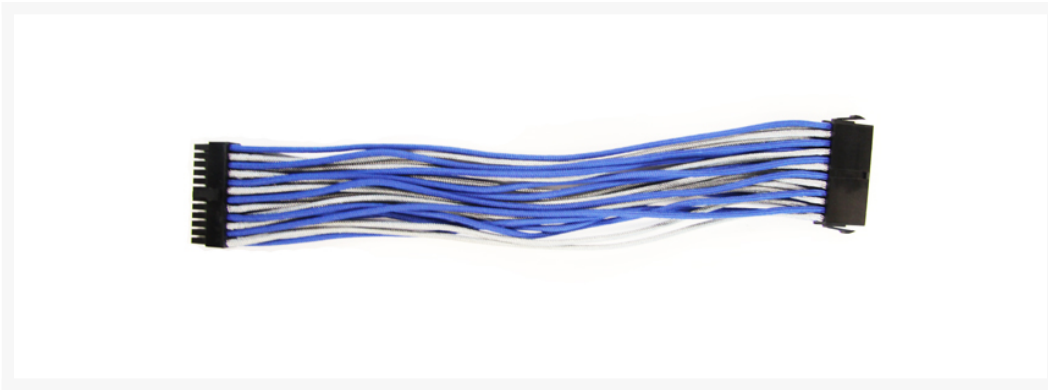

# Performance-PCs NFL Single Braid Cable Series - Dallas Cowboys

\$8.95

## Short Description

Need to show off your team pride? Need to clean up the inside of your system with style and functionality? Need your PSU cable to be a tad bit longer for that new "Monster case" you just built? Well look no further than the new PPCS NFL Single Braid Cable Series. These cables are the finest sleeved extension cables you can purchase without feeling frayed.

### Product Details:

Need to show off your team pride? Need to clean up the inside of your system with style and functionality? Need your PSU cable to be a tad bit longer for that new "Monster case" you just built? Well look no further than the new PPCS NFL Single Braid Cable Series. These cables are the finest sleeved extension cables you can purchase without feeling frayed.

Now all your extension and adapter cables are available factory sleeved in NFL colors single braid style! These cables are 8- 24 in length and have all color connectors!

This cable series offers factory sleeved wires where we make NFL team color mixes so that you have something **BETTER** than your peers! If you are football fan and a connoisseur of beautifully crafted cables and superior wire management then these are the cables for you! Choose from the the types of cable you need from the options below!