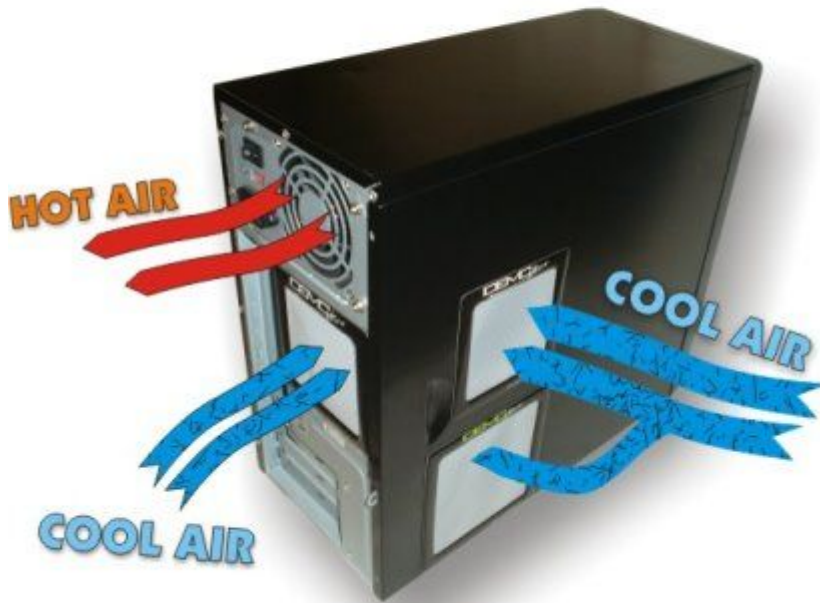

DEMCiflex fits magnetically onto the case, over the intake vents and fans

Downloads:

We know that users concentrate on other tasks when using their PCs so we have developed software to remind them on when DEMCiflex Computer Dust Filter needs cleaning.

[Click Here to Download Software](#)