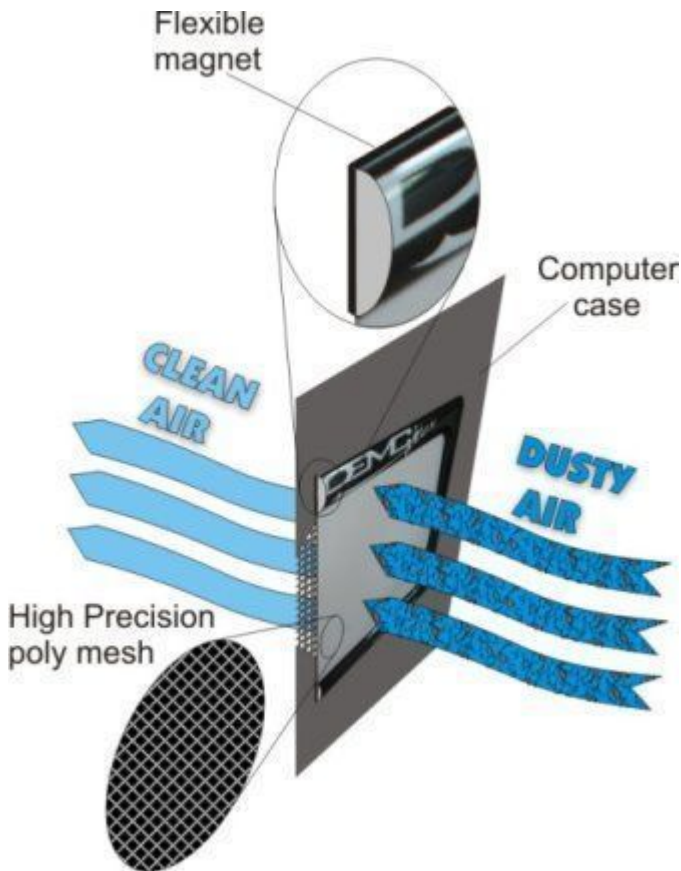

No dismantling, no tools, no glue or screws needed. DEMCifilter has no moving parts and has a one-piece lightweight design. DEMCifilter is fitted over the fan intake or vent holes by way of magnetic strip built into the filter. Even if the case is non-metallic, a lightweight and flexible magnetic frame (optional extra) can be fitted to the case and DEMCifilter can be fitted onto it. This will extend the lifespan of the computer and lead to less downtime and an overall more enjoyable computer experience.

To maximize the benefits of DEMCiflex filters please refer to their page on [Positive Pressure](#) .

Features

- Super Fine Medical Grade Mesh
- No Glue, No Screws, No Tools and No Hassles
- Easy Cleaning
- Metallic Strip Included for Non-Ferrous Cases

Specifications

- CM Storm Trooper Side Filter (1) Dimensions: 11" x 7 1/2"
- CM Storm Trooper Side Filter (2) Dimensions: 7" x 7 3/4"
- CM Storm Trooper Side Filter (3) Dimensions: 7 3/4" x 2 1/4"
- CM Storm Trooper Side Filter (4) Dimensions: 7 3/4" x 2 1/4"
- CM Storm Trooper Front Filter Dimensions: 10" x 5 3/4"
- CM Storm Trooper Rear Filter Dimensions: 5" x 5 1/8"