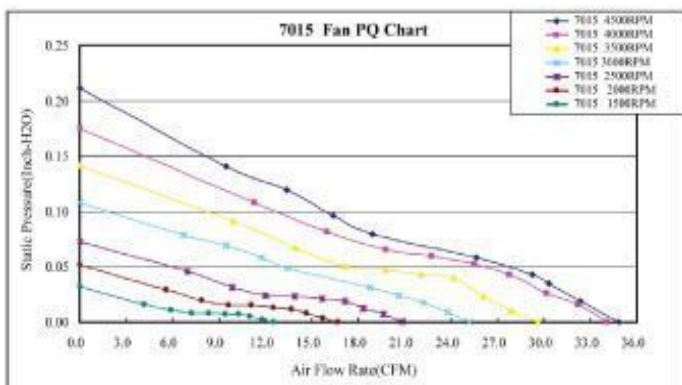

Lead Wires:

UL 1007 AWG #28 Or Equivalent

Red Wire Positive(+),Black Wire Negative(-),Yellow Wire Or Blue Wire Signal(FG)

Function type is optional.

The max air flow and the speed are measured in free air;max air pressure is measured at zero air flow.

Noise is measured in anechoic chamber in free air,one meter from intake side.

All readings are typical values at rated voltage.

Specifications are subject to change without notice.

Additional special function may be added according the requirement of customer.

Specifications

Model Type : EC-7015xxxx Dimension : 70x70x15mm:

	Voltage	5V	12V	24V				
		V	V	V				
	Fan Speed	XL	SL	LL	L	M	H	HH
		1500	2000	2500	3000	3500	4000	4500
	Certificate	UL			CE		TUV	
		V			V		V	
Bearing Type	Sleeve			1Ball	2Ball	EL		
	V			V	V	V		

P&Q Curve / Dimensions Drawing:

Model Number System: