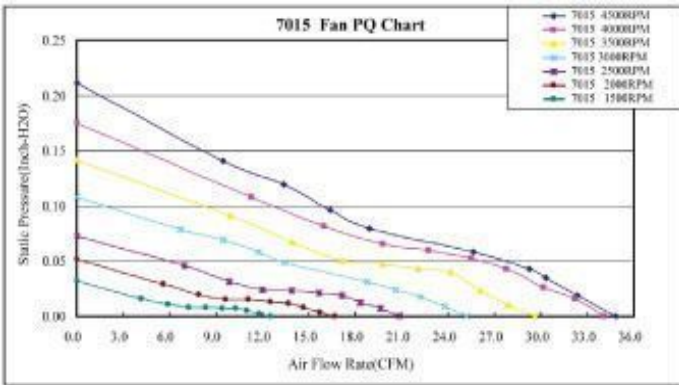

All readings are typical values at rated voltage.
Specifications are subject to change without notice.
Additional special function may be added according the requirement of customer.

Model Type : EC-7015xxxx Dimension : 70x70x15mm:

	Voltage	5V	12V	24V				
		V	V	V				
	Fan Speed	XL	SL	LL	L	M	H	HH
		1500	2000	2500	3000	3500	4000	4500
	Certificate	UL			CE		TUV	
	V			V		V		
Bearing Type	Sleeve			1Ball	2Ball	EL		
	V			V	V	V		

P&Q Curve / Dimensions Drawing: