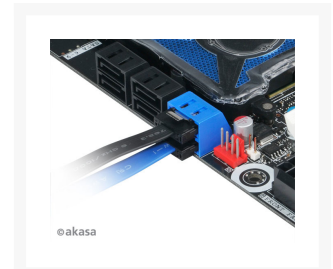

# Akasa PROSLIM Super Slim SATA Cable - 15cm - Blue

\$4.95

## Short Description

Akasa PROSLIM SATA cables are a perfect cable for system builds with tight fitting environments. Utilizing a compact stackable connector, this super flexible cable is neat and manageable.

### Product Details:

Akasa PROSLIM SATA cables are a perfect cable for system builds with tight fitting environments. Utilizing a compact stackable connector, this super flexible cable is neat and manageable.