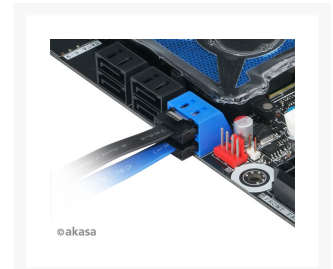

akasa SUPERB DESIGN
ENGINEERING *** NEW *** Akasa
PROSLIM Super Slim SATA
Cable - 30cm - Blue

\$5.50

Product Images

Short Description

Akasa PROSLIM SATA cables are a perfect cable for system builds with tight fitting environments. Utilizing a compact stackable connector, this super flexible cable is neat and manageable.

Description

Product Details:

Akasa PROSLIM SATA cables are a perfect cable for system builds with tight fitting environments. Utilizing a compact stackable connector, this super flexible cable is neat and manageable.

Features

Features:

- SATA rev 3.0 transfer rate up to 6Gb/s
- Backwards compatible with SATA I and II
- SATA 7pin to SATA 7pin with securing latches

Specifications

Specifications:

Application	SATA data connection
Design for	SATA hard drives and optical devices
Length	15cm / 30cm / 50cm
Colour	Blue
Motherboard connector	Straight (7pin)
HDD connector	Straight (7pin)
Supported connections	SATA 1.5 / 3.0 / 6.0 Gb/s
Product code	AK-CBSA05-15BL (15cm) AK-CBSA05-30BL (30cm) AK-CBSA05-50BL (50cm)

Additional Information

Brand	Akasa
SKU	AK-CBSA05-30BL
Weight	0.1000
Color	Blue
Cable Type	SATA Power Extension
Length	30cm