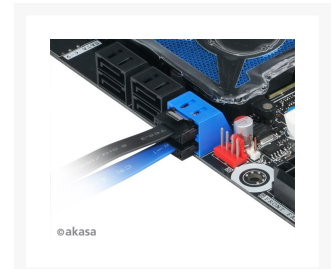

Akasa PROSLIM Super Slim SATA Cable - 30cm - Blue

\$5.50

Product Images

Short Description

Product Details:

Akasa PROSLIM SATA cables are a perfect cable for system builds with tight fitting environments. Utilizing a compact stackable connector, this super flexible cable is neat and manageable.

Features:

- SATA rev 3.0 transfer rate up to 6Gb/s
- Backwards compatible with SATA I and II

- SATA 7pin to SATA 7pin with securing latches

Specifications:

Application	SATA data connection
Design for	SATA hard drives and optical devices
Length	15cm / 30cm / 50cm
Colour	Blue
Motherboard connector	Straight (7pin)
HDD connector	Straight (7pin)
Supported connections	SATA 1.5 / 3.0 / 6.0 Gb/s
Product code	AK-CBSA05-15BL (15cm) AK-CBSA05-30BL (30cm) AK-CBSA05-50BL (50cm)

Description

Product Details:

Akasa PROSLIM SATA cables are a perfect cable for system builds with tight fitting environments. Utilizing a compact stackable connector, this super flexible cable is neat and manageable.

Features:

- SATA rev 3.0 transfer rate up to 6Gb/s
- Backwards compatible with SATA I and II
- SATA 7pin to SATA 7pin with securing latches

Specifications:

Application	SATA data connection
Design for	SATA hard drives and optical devices
Length	15cm / 30cm / 50cm
Colour	Blue
Motherboard connector	Straight (7pin)