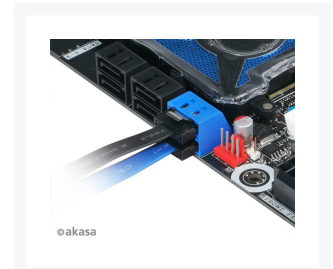

Akasa PROSLIM Super Slim SATA Cable - 50cm - Blue

\$5.95

Product Images

Short Description

Product Details:

Akasa PROSLIM SATA cables are a perfect cable for system builds with tight fitting environments. Utilizing a compact stackable connector, this super flexible cable is neat and manageable.

Features:

- SATA rev 3.0 transfer rate up to 6Gb/s
- Backwards compatible with SATA I and II

- SATA 7pin to SATA 7pin with securing latches

Specifications:

Application	SATA data connection
Design for	SATA hard drives and optical devices
Length	15cm / 30cm / 50cm
Colour	Blue
Motherboard connector	Straight (7pin)
HDD connector	Straight (7pin)
Supported connections	SATA 1.5 / 3.0 / 6.0 Gb/s
Product code	AK-CBSA05-15BL (15cm) AK-CBSA05-30BL (30cm) AK-CBSA05-50BL (50cm)

Description

Product Details:

Akasa PROSLIM SATA cables are a perfect cable for system builds with tight fitting environments. Utilizing a compact stackable connector, this super flexible cable is neat and manageable.

Features:

- SATA rev 3.0 transfer rate up to 6Gb/s
- Backwards compatible with SATA I and II
- SATA 7pin to SATA 7pin with securing latches

Specifications:

Application	SATA data connection
Design for	SATA hard drives and optical devices
Length	15cm / 30cm / 50cm
Colour	Blue
Motherboard connector	Straight (7pin)