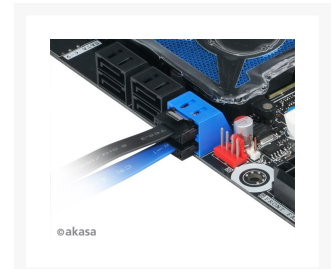

Akasa PROSLIM Super Slim SATA Cable - 15cm - Black

$4.95

Product Images

Short Description

Product Details:

Akasa PROSLIM SATA cables are a perfect cable for system builds with tight fitting environments. Utilizing a compact stackable connector, this super flexible cable is neat and manageable.

Features:

- SATA rev 3.0 transfer rate up to 6Gb/s
- Backwards compatible with SATA I and II