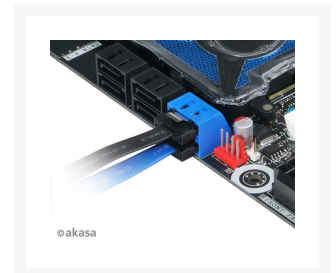

akasa
SUPERB DESIGN
ENGINEERING

Akasa PROSLIM Super Slim SATA Cable - 50cm - Black

\$5.95

Product Images

Short Description

Akasa PROSLIM SATA cables are a perfect cable for system builds with tight fitting environments. Utilizing a compact stackable connector, this super flexible cable is neat and manageable.

Description

Product Details:

Akasa PROSLIM SATA cables are a perfect cable for system builds with tight fitting environments. Utilizing a compact stackable connector, this super flexible cable is neat and manageable.

Features

Features:

- SATA rev 3.0 transfer rate up to 6Gb/s
- Backwards compatible with SATA I and II
- SATA 7pin to SATA 7pin with securing latches

Specifications

Specifications:

Application	SATA data connection
Design for	SATA hard drives and optical devices
Length	15cm / 30cm / 50cm
Colour	Black
Motherboard connector	Straight (7pin)
HDD connector	Straight (7pin)
Supported connections	SATA 1.5 / 3.0 / 6.0 Gb/s
Product code	AK-CBSA05-15BK (15cm) AK-CBSA05-30BK (30cm) AK-CBSA05-50BK (50cm)