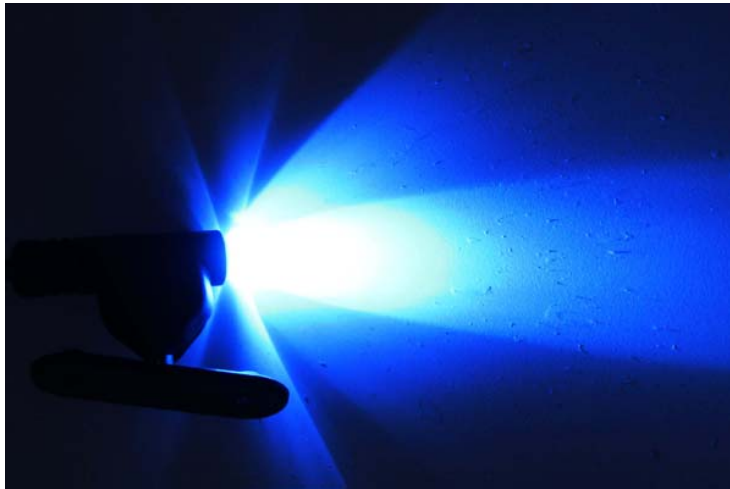

## Short Description

---

If your beautiful new build deserves some highlighted features of the expensive and cool looking hardware in your chassis, ModMyToys has you covered with the HELIOS LED Premium Spotlight. Don't confuse these with the old and ugly looking single beam LED's of yonder. The new HELIOS LED Spotlights feature a slick 360 degree ball mount swivel so that you can mount the base in any area you choose and then rotate the beam to exactly the spot you want to put extra colored lighting on.

## Description

---

If your beautiful new build deserves some highlighted features of the expensive and cool looking hardware in your chassis, ModMyToys has you covered with the HELIOS LED Premium Spotlight. Don't confuse these with the old and ugly looking single beam LED's of yonder. The new HELIOS LED Spotlights feature a slick 360 degree ball mount swivel so that you can mount the base in any area you choose and then rotate the beam to exactly the spot you want to put extra colored lighting on. The old Laserbeams were a fixed base and very hard to mount and then have the beam point where you want it to go. This problem is now solved! With a beautiful black body and base that blend into the background we include a hook and loop mounting pad and a full set of screws for a more permanent mount. We even had the cables sleeved in the tightest weave sleeving in the business and we include TWO (2) colored LEDs per package! Every package comes with a matching sleeved LED cable in the color of the LED as well as a black sleeved LED cable for those that prefer and use only black cables in their builds. So we got you covered! So enjoy the new ModMyToys HELIOS LED and let your imagination run away with the ways you can compliment and feature any part of your rig using multiple colors with the New HELIOS LED Premium Spotlight's!