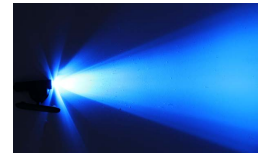

## Short Description

---

If your beautiful new build deserves some highlighted features of the expensive and cool looking hardware in your chassis, ModMyToys has you covered with the HELIOS LED Premium Spotlight. Don't confuse these with the old and ugly looking single beam LED's of yonder. The new HELIOS LED Spotlights feature a slick 360 degree ball mount swivel so that you can mount the base in any area you choose and then rotate the beam to exactly the spot you want to put extra colored lighting on.

## Description

---

If your beautiful new build deserves some highlighted features of the expensive and cool looking hardware in your chassis, ModMyToys has you covered with the HELIOS LED Premium Spotlight. Don't confuse these with the old and ugly looking single beam LED's of yonder. The new HELIOS LED Spotlights feature a slick 360 degree ball mount swivel so that you can mount the base in any area you choose and then rotate the beam to exactly the spot you want to put extra colored lighting on. The old Laserbeams were a fixed base and very hard to mount and then have the beam point where you want it to go. This problem is now solved! With a beautiful black body and base that blend into the background we include a hook and loop mounting pad and a full set of screws for a more permanent mount. We even had the cables sleeved in the tightest weave sleeving in the business and we include TWO (2) colored LEDs per package! Every package comes with a matching sleeved LED cable in the color of the LED as well as a black sleeved LED cable for those that prefer and use only black cables in their builds. So we got you covered! So enjoy the new ModMyToys HELIOS LED and let your imagination run away with the ways you can compliment and feature any part of your rig using multiple colors with the New HELIOS LED Premium Spotlight's!