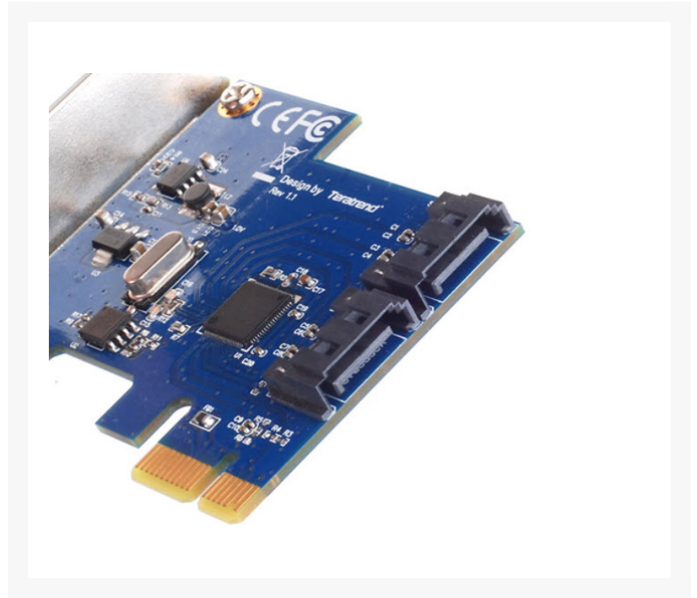

 **Silverstone EC05 PCI Express Card with 2 SATA 6Gbps Internal Ports**

Special Price
\$25.99 was
\$29.95

Product Images

Short Description

Product Details:

SilverStone created an excellent expansion card product, the EC05, which connects to the motherboard via single lane PCI Express 2.0 slot to support two internal SATA 6Gbps interface with maximum compatibility and stability. The EC05 can be configured to “HyperDuo mode” with one SSD and one HDD to support boost speed with SSD. It can also be configured to “RAID0” to boost HDD transfer speed with 2 HDDs in addition to backing up valuable data through “RAID1.”

Features:

- PCI Express 2.0 with single lane (x1) throughput 5Gbit/s.
- Supports simultaneous operation of multiple SATA 6Gbps/SATA 3Gbps devices.
- Adds two internal SATA 6Gbps ports to the system.
- Supports HyperDuo (capacity), HyperDuo (safe), RAID0, RAID1

Specifications:

Model No.	SST-EC05
SATAIII controller	Marvell 88SE9130
Ports	SATA 6Gbps internal ports x2
Function mode	HyperDuo (capacity), HyperDuo (safe), RAID0, RAID1
Operating system support	Windows XP, Vista, 7(32bit/64bit)
Form factor	Low profile single lane(X1) PCI Express 2.0
Enclosure Interface	SATA 6Gbps backwards compatible with SATA 3Gbps/SATA 1.5Gbps
Drive Support	SATA HDD or SSD
Transmitting Speed	Up to 5Gbps via PCI Express 2.0 1X slot

Description

Product Details:

SilverStone created an excellent expansion card product, the EC05, which connects to the motherboard via single lane PCI Express 2.0 slot to support two internal SATA 6Gbps interface with maximum compatibility and stability. The EC05 can be configured to “HyperDuo mode” with one SSD and one HDD to support boost speed with SSD. It can also be configured to “RAID0” to boost HDD transfer speed with 2 HDDs in addition to backing up valuable data through “RAID1.”