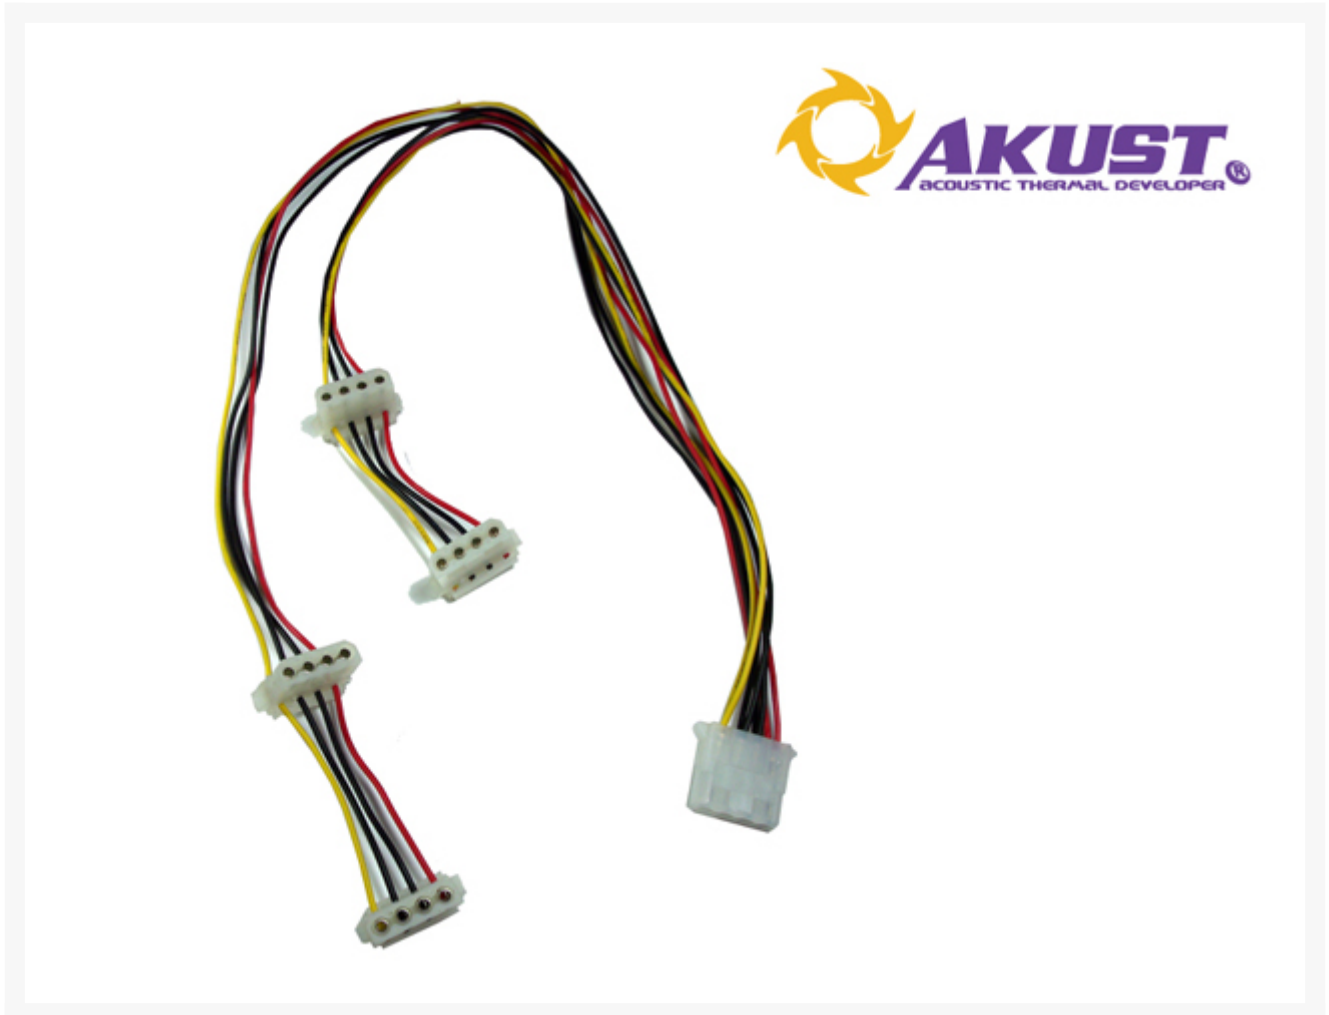

Akust L-Shape Big-4-Pin Adapter

Special Price
\$2.95 was
\$3.99

Product Images

Short Description

Product Details:

Akust L-Shape Big-4-Pin Adapter. 1 to 4 power splitter (A8-4)

Specifications:

- L-shape connector easy install
- 4 sets power output for HDDs
- Molex Connector Equivalent

Description

Product Details:

Akust L-Shape Big-4-Pin Adapter. 1 to 4 power splitter (A8-4)

Specifications:

- L-shape connector easy install
- 4 sets power output for HDDs
- Molex Connector Equivalent

Additional Information

Brand	Akust
SKU	CW00-0027-AKS-D
Weight	0.5000
Cable Type	4-Pin Molex Adapter
Special Price	\$2.95