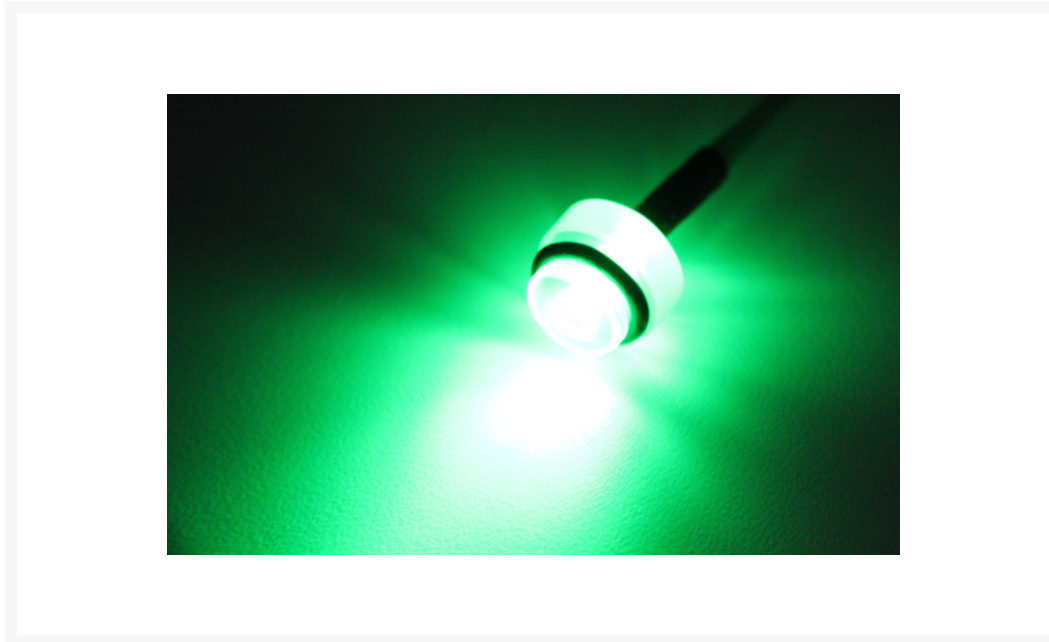

ModMyToys Acrylic LED G1/4 Plug - Green/Black

\$6.95

Product Images

Short Description

LED-lit plug from ModMyToys with G1/4" standard-screw thread and o-ring seal. The LED is powered directly from the power supply via the 4-pole connector plug). This LED-lighting set is compatible with all compensating reservoirs with 1/4" screw thread (i.e. Watercool AB-K, Eheim, etc).

Description

LED-lit plug from ModMyToys with G1/4" standard-screw thread and o-ring seal. The LED is powered directly from the power supply via the 4-pole connector plug). This LED-lighting set is compatible with all compensating reservoirs with 1/4" screw thread (i.e. Watercool AB-K, Eheim, etc). This quality made LED Plug comes with the finest tight weave sleeving on the planet giving it an expensive and luxurious look!

Specifications

- Thread: G1/4
- LED Color: Green
- Sleeving color: Black

Additional Information

Brand	ModMyToys
SKU	MMT-LEDG14PLUG-GN-BK
Weight	0.1000
Fitting Type	Plug-LED
Fitting Angle	Straight
Fitting Finish	Green