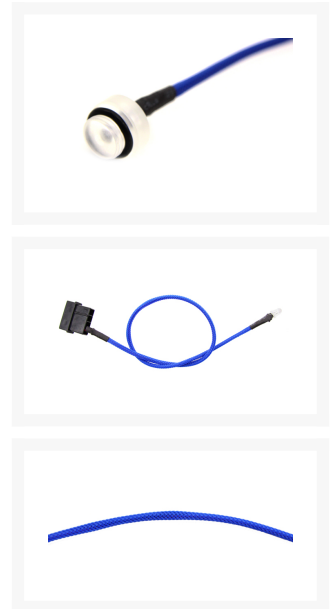

# ModMyToys Acrylic LED G1/4 Plug - Blue/Blue

\$6.95

## Short Description

---

LED-lit plug from ModMyToys with G1/4" standard-screw thread and o-ring seal. The LED is powered directly from the power supply via the 4-pole connector plug). This LED-lighting set is compatible with all compensating reservoirs with 1/4" screw thread (i.e. Watercool AB-K, Eheim, etc).

## Description

---

LED-lit plug from ModMyToys with G1/4" standard-screw thread and o-ring seal. The LED is powered directly from the power supply via the 4-pole connector plug). This LED-lighting set is compatible with all compensating reservoirs with 1/4" screw thread (i.e. Watercool AB-K, Eheim, etc). This quality made LED Plug comes with the finest tight weave sleeving on the planet giving it an expensive and luxurious look!

## Specifications

---

- Thread: G1/4
- LED Color: Blue
- Sleeving color: UV Blue