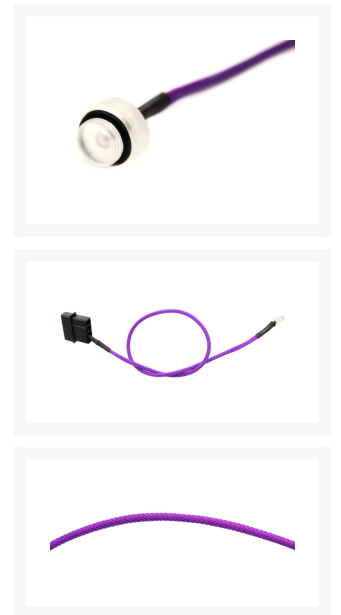

ModMyToys Acrylic LED G1/4 Plug - Purple/Purple

\$6.95

Product Images

Short Description

LED-lit plug from ModMyToys with G1/4" standard-screw thread and o-ring seal. The LED is powered directly from the power supply via the 4-pole connector plug). This LED-lighting set is compatible with all compensating reservoirs with 1/4" screw thread (i.e. Watercool AB-K, Eheim, etc).

Description

LED-lit plug from ModMyToys with G1/4" standard-screw thread and o-ring seal. The LED is powered directly from the power supply via the 4-pole connector plug). This LED-lighting set is compatible with all compensating reservoirs with 1/4" screw thread (i.e. Watercool AB-K, Eheim, etc). This quality made LED Plug comes with the finest tight weave sleeving on the planet giving it an expensive and luxurious look!

Specifications

- Thread: G1/4
- LED Color: Purple
- Sleeving color: UV Purple

Additional Information

Brand	ModMyToys
SKU	MMT-LEDG14PLUG-PR-PR
Weight	0.1000
Fitting Type	Plug-LED
Fitting Angle	Straight
Fitting Finish	Purple