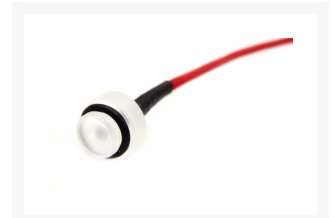

# ModMyToys Acrylic LED G1/4 Plug - Red/Red

\$6.95

## Short Description

---

LED-lit plug from ModMyToys with G1/4" standard-screw thread and o-ring seal. The LED is powered directly from the power supply via the 4-pole connector plug). This LED-lighting set is compatible with all compensating reservoirs with 1/4" screw thread (i.e. Watercool AB-K, Eheim, etc).

## Description

---

LED-lit plug from ModMyToys with G1/4" standard-screw thread and o-ring seal. The LED is powered directly from the power supply via the 4-pole connector plug). This LED-lighting set is compatible with all compensating reservoirs with 1/4" screw thread (i.e. Watercool AB-K, Eheim, etc). This quality made LED Plug comes with the finest tight weave sleeving on the planet giving it an expensive and luxurious look!

## Specifications

---

- Thread: G1/4
- LED Color: Red
- Sleeving color: UV Red